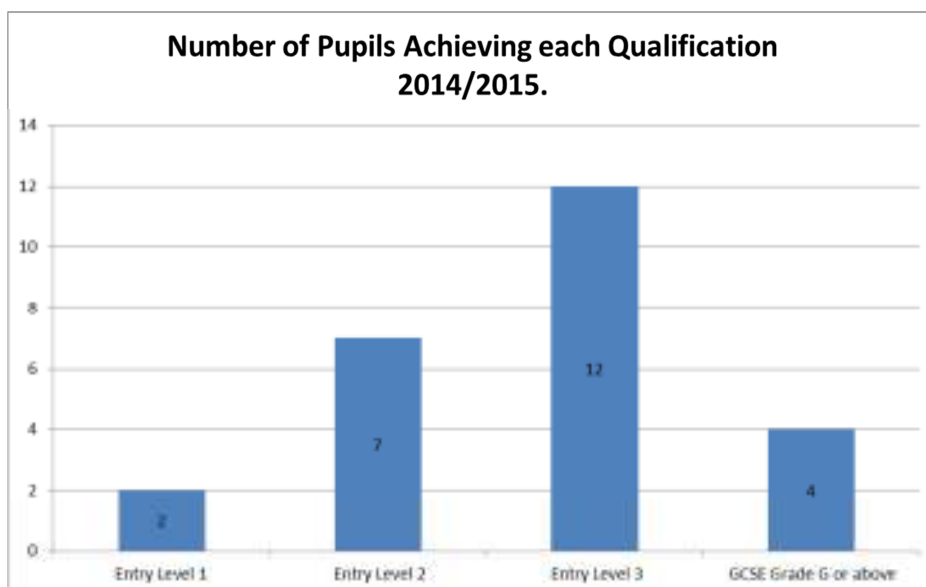

Castle Business and Enterprise College KS4 & KS5 Data Dashboard.

The graphs below show a clear trend of improvement for children taking Entry Level Qualifications.

**Number of Pupils Achieving each Qualification
2015/2016.**