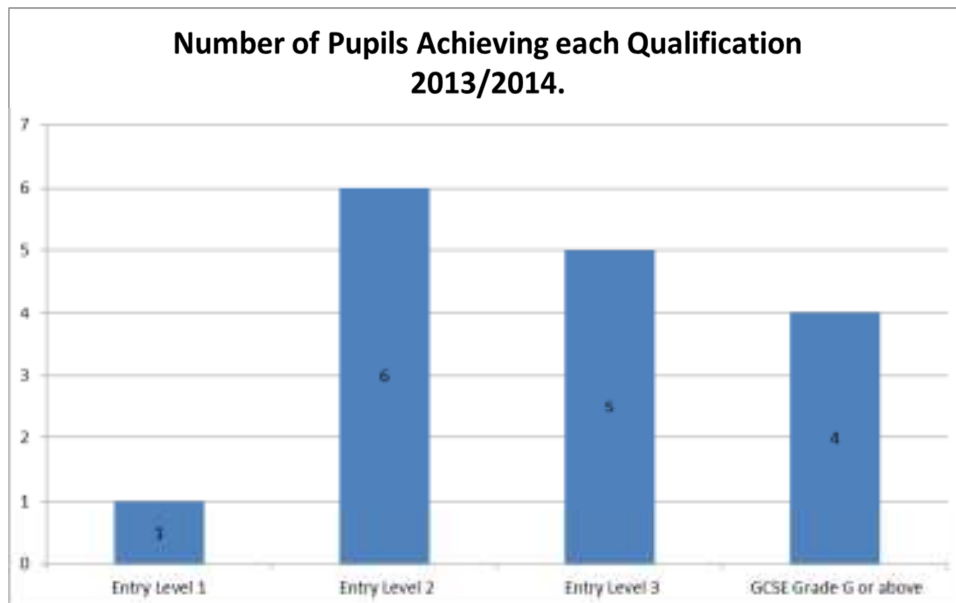

Castle Business and Enterprise College KS4 & KS5 Data Dashboard.

The graphs below show a clear trend of improvement for children taking Entry Level Qualifications.

**Number of Pupils Achieving each Qualification
2015/2016.**