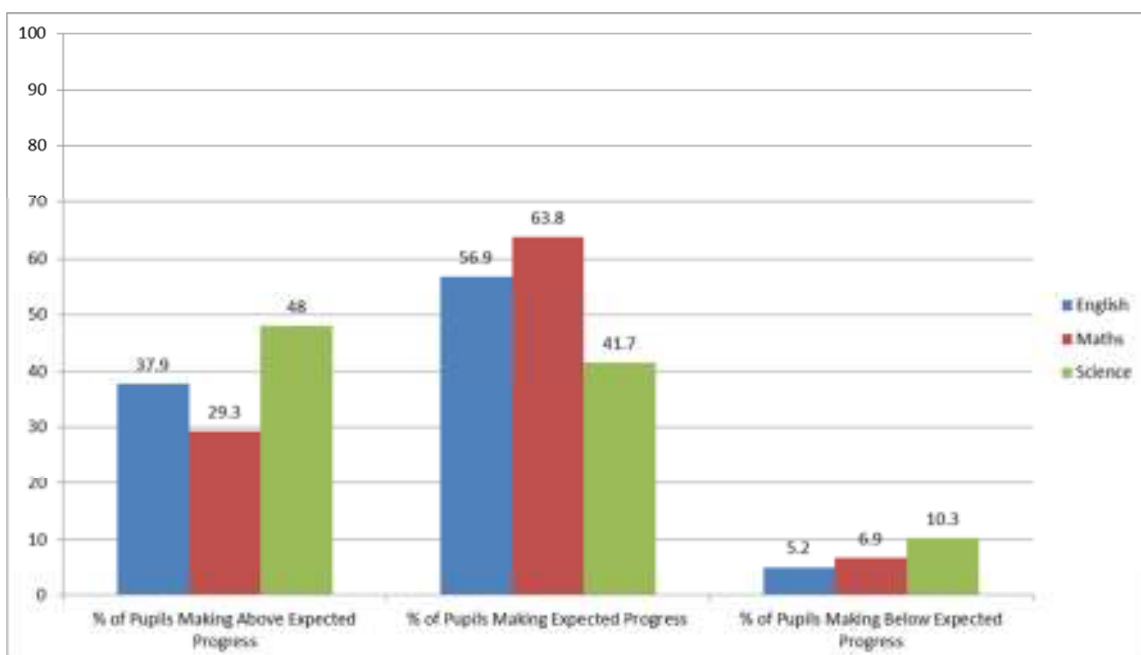

Data at a Glance

Castle School Data Dashboard 2015/2016

Whole School Pupil Progress

Progress of Pupil Premium Pupils

Progress of Most Able