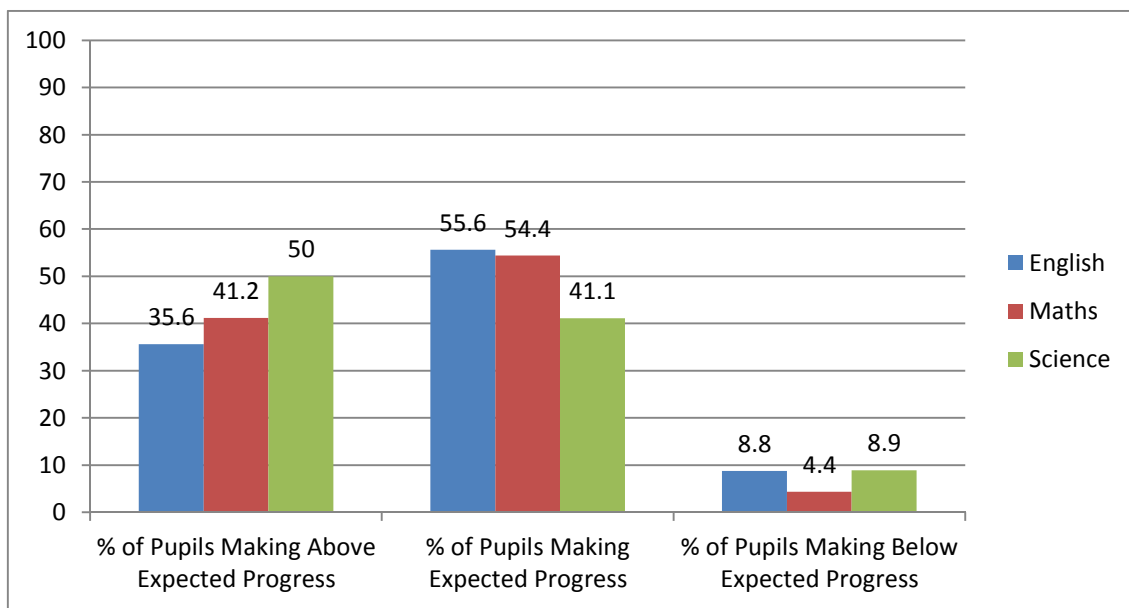

Data at a Glance

Castle School Data Dashboard 2015/2016

Whole School Pupil Progress

Progress of Pupil Premium Pupils

Progress of Most Able