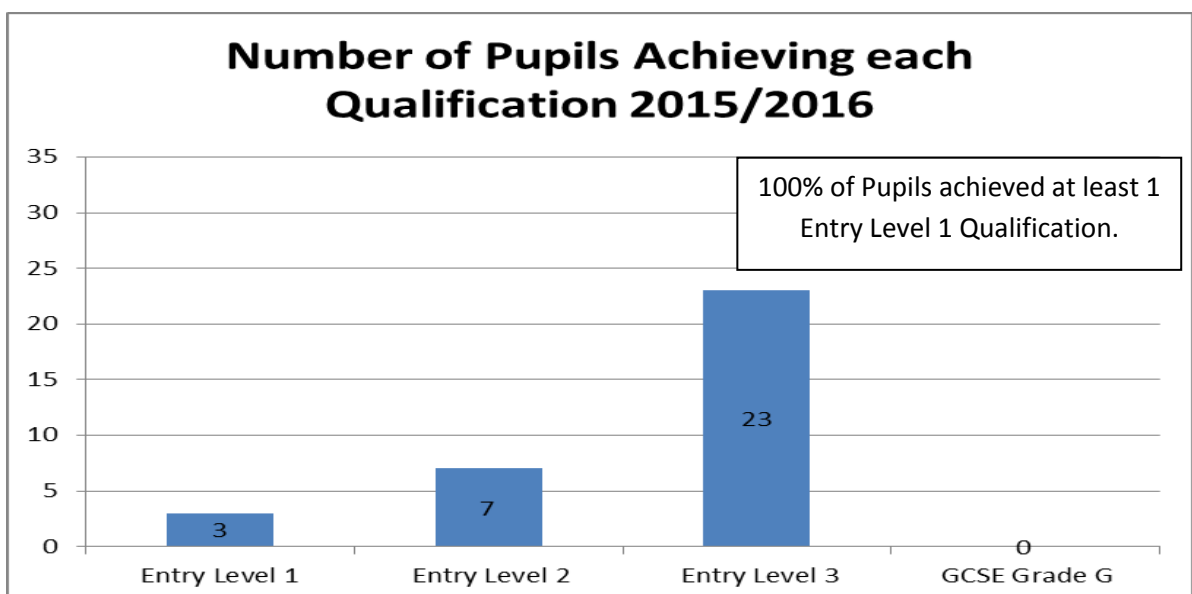

Castle Business and Enterprise

College KS4 Data Dashboard.

The graphs below show a clear trend of improvement for children taking Entry Level Qualifications