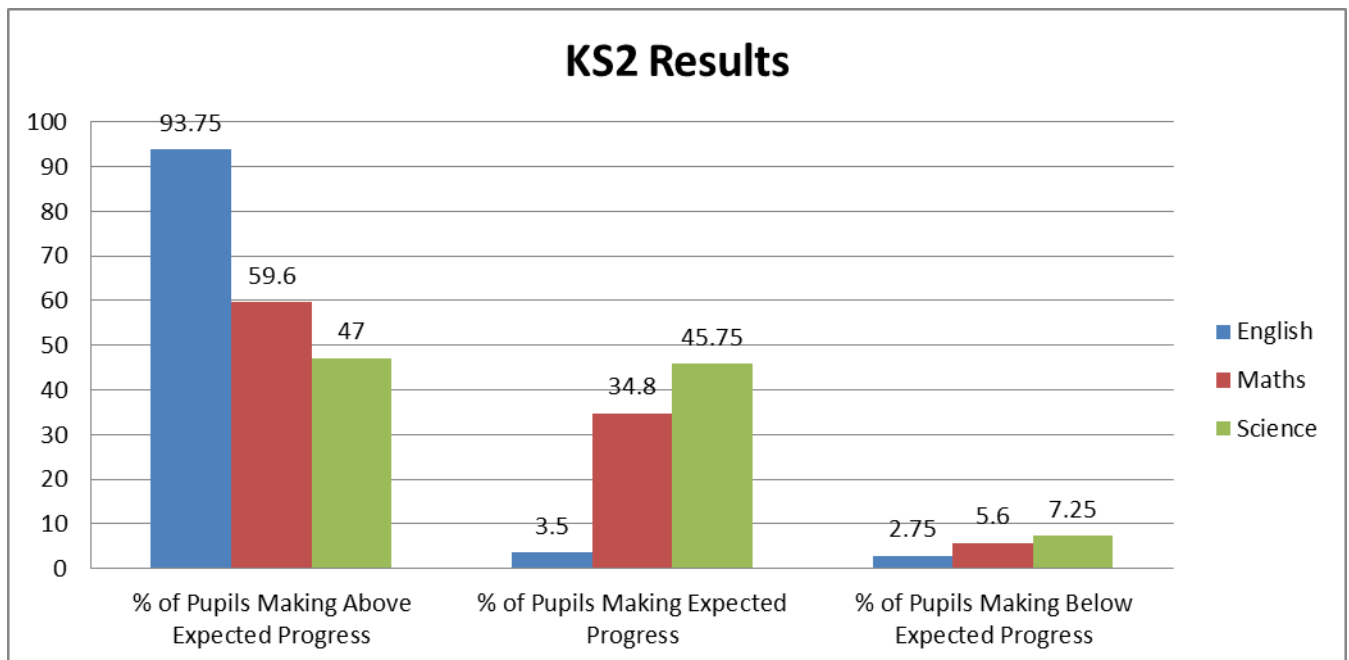

KS2 Pupil Progress

2016/2017

(The results below are based on the progress of 22 children)

97.25% of pupils (21 pupils) achieve expected or above progress in English

94.4% of pupils (20 pupils) achieve expected or above progress in Maths

92.75 % of pupils (20 pupils) achieve expected or above progress in Science