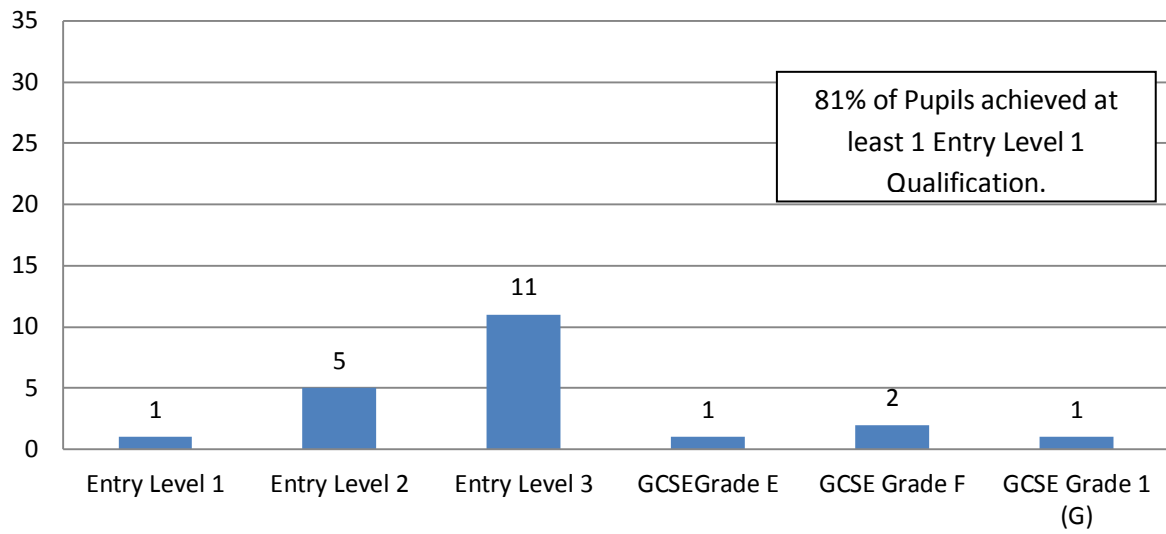

Castle Business and Enterprise

College KS4 Data Dashboard.

The graphs below show a clear trend of improvement for children taking Entry Level Qualifications

Number of Pupils achieving each Qualification 2016/2017