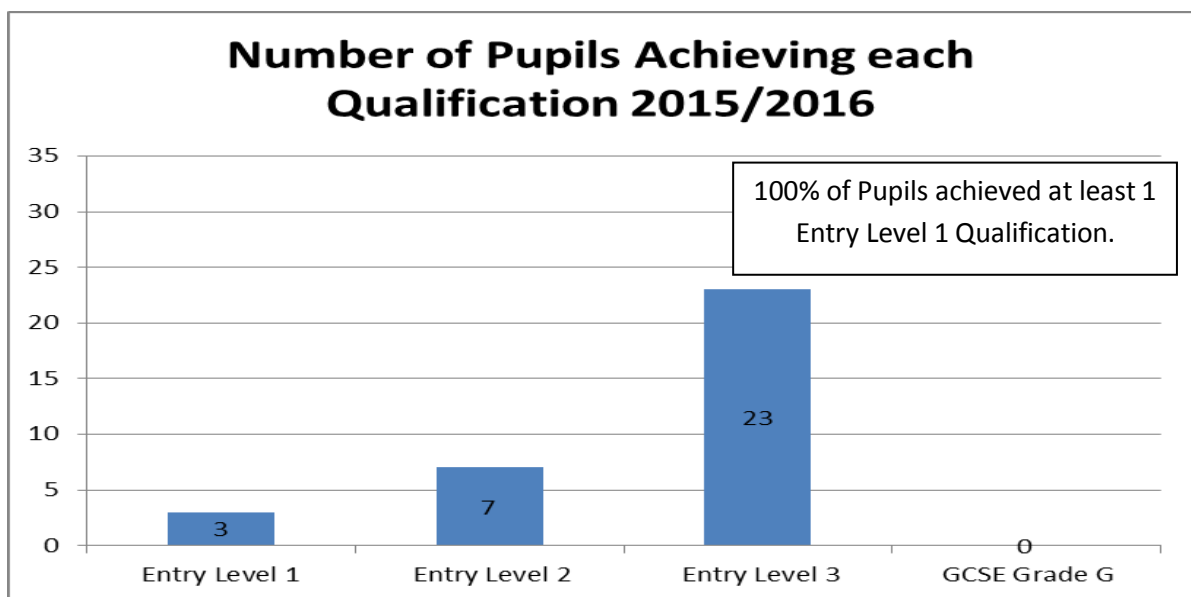

Castle Business and Enterprise

College KS4 Data Dashboard.

The graphs below show a clear trend of improvement for children taking Entry Level Qualifications

Number of Pupils achieving each Qualification 2016/2017