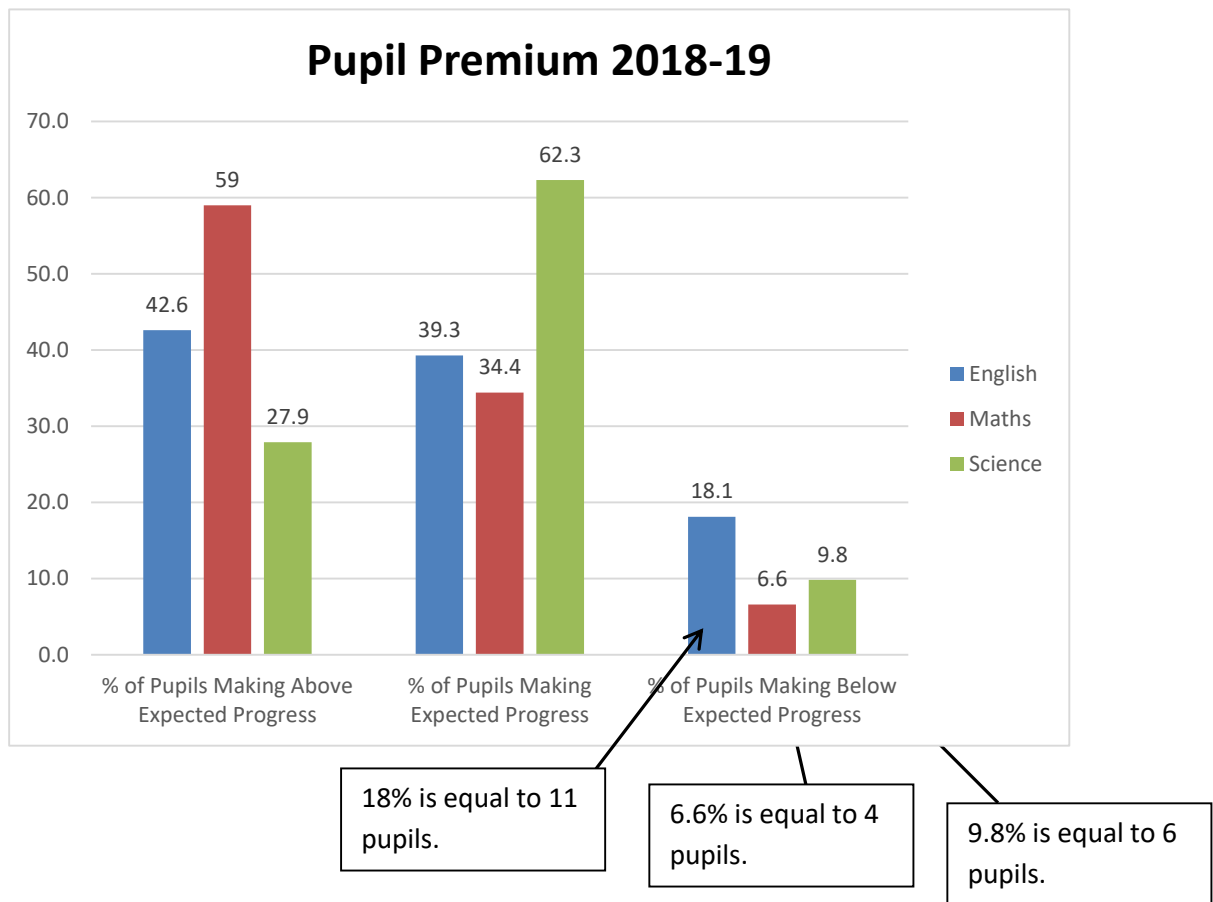

### Progress of Pupil Premium Pupils

(The results below are based upon 61 pupils; in KS2 12 pupils were identified, in KS3 31 pupils were identified and in KS4 18 pupils were identified)

81.9% of pupil premium pupils (50 pupils) achieve expected progress or above in English